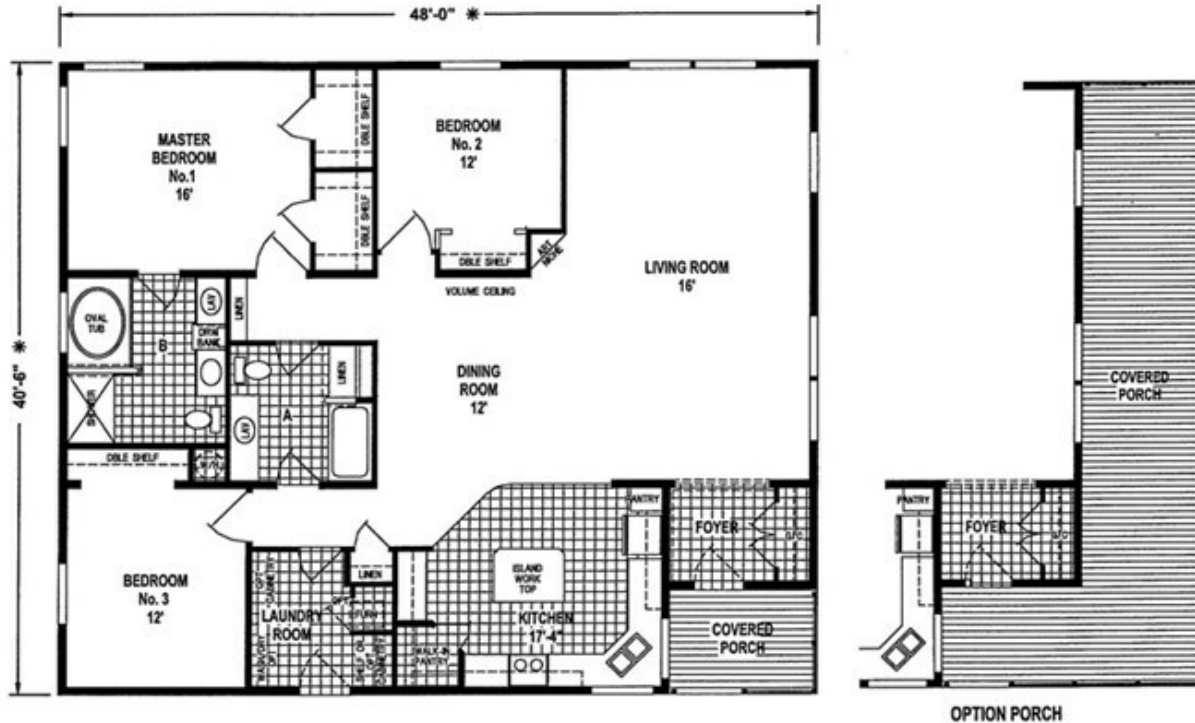

Westridge Triple Series

Westridge Triple Series Model number: 1273CT

3 beds • 2 baths • 2352 sq.ft. • 42' width • 56' depth

Our home building facilities invest in continuous product and process improvements. Plans, dimensions, features, materials, specifications and availability are subject to change without notice or obligation. Renderings and floor plans are representative likenesses of our homes and may differ from the actual homes. We invite you to tour a Home Center near you and inspect the highest value in quality housing available or call (541) 826-9292 to speak with a Home Consultant. Copyright 2017, CMH. All rights reserved.