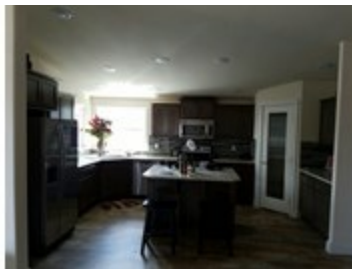

Westridge Triple Series

Westridge Triple Series Model number: 1273CT

3 beds • 2 baths • 2352 sq.ft. • 42' width • 56' depth

Our home building facilities invest in continuous product and process improvements. Plans, dimensions, features, materials, specifications and availability are subject to change without notice or obligation. Renderings and floor plans are representative likenesses of our homes and may differ from the actual homes. We invite you to tour a Home Center near you and inspect the highest value in quality housing available or call (541) 826-9292 to speak with a Home Consultant. Copyright 2017, CMH. All rights reserved.