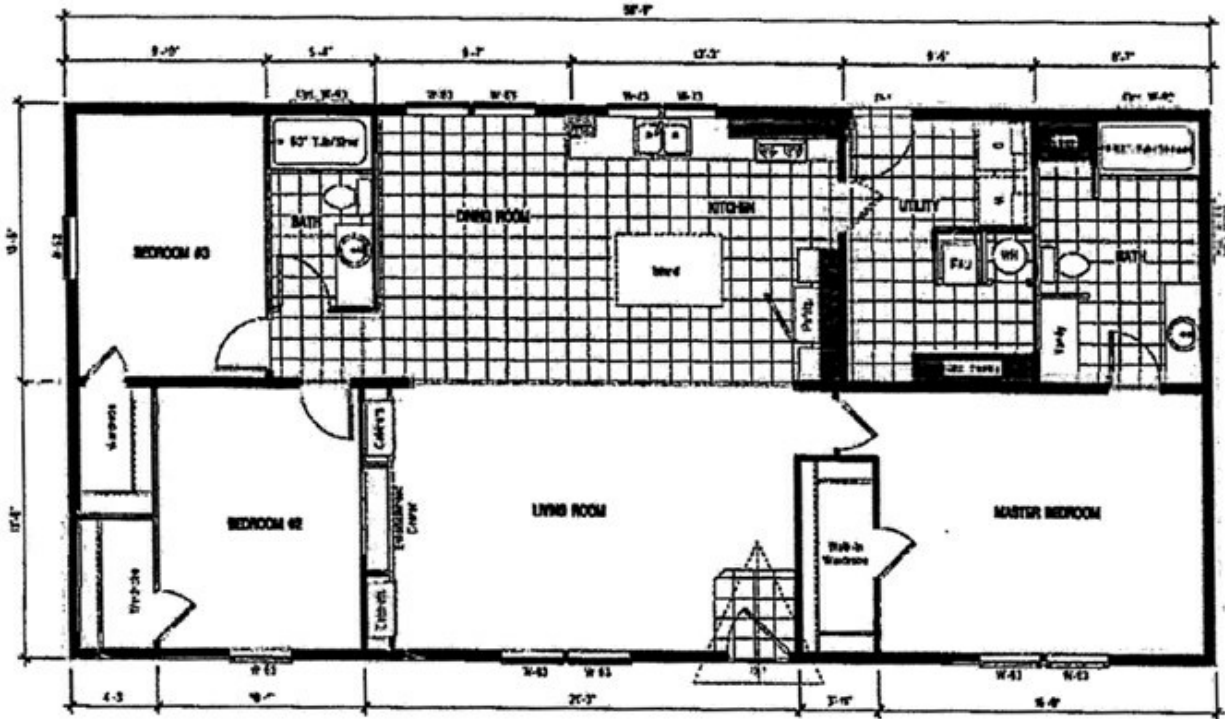

Rocky Mountain

Rocky Mountain Model number: 72DRM28563BH

3 beds • 2 baths • 1568 sq.ft. • 28' width • 56' depth

Our home building facilities invest in continuous product and process improvements. Plans, dimensions, features, materials, specifications and availability are subject to change without notice or obligation. Renderings and floor plans are representative likenesses of our homes and may differ from the actual homes. We invite you to tour a Home Center near you and inspect the highest value in quality housing available or call (541) 826-9292 to speak with a Home Consultant. Copyright 2017, CMH. All rights reserved.