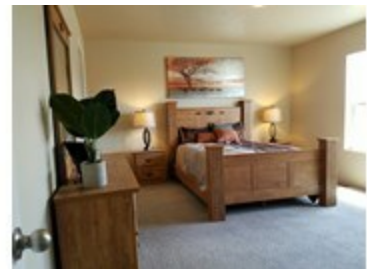

Rocky Mountain

Rocky Mountain Model number: 72DRM28563BH

3 beds • 2 baths • 1568 sq.ft. • 28' width • 56' depth

Our home building facilities invest in continuous product and process improvements. Plans, dimensions, features, materials, specifications and availability are subject to change without notice or obligation. Renderings and floor plans are representative likenesses of our homes and may differ from the actual homes. We invite you to tour a Home Center near you and inspect the highest value in quality housing available or call (541) 826-9292 to speak with a Home Consultant. Copyright 2017, CMH. All rights reserved.